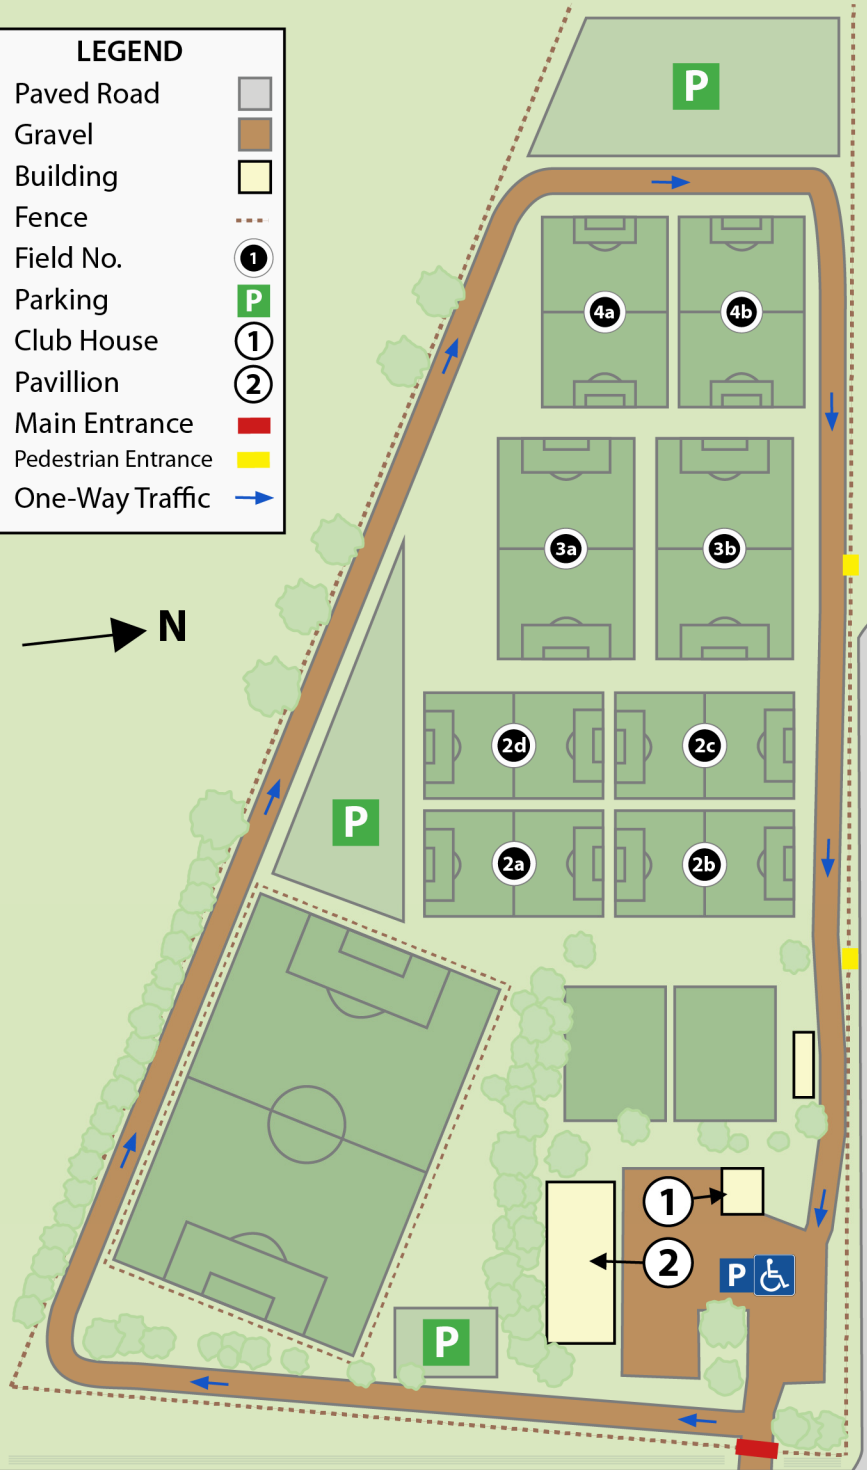

LEGEND

- Paved Road
- Gravel
- Building
- Fence
- Field No. 1
- Parking P
- Club House 1
- Pavillion 2
- Main Entrance
- Pedestrian Entrance
- One-Way Traffic

CROATIA PARK - FIELD MAP
 4895 Concession 8, Windsor, ON N0R 1L0
 Home of **CNSC Windsor Croatia**

← To County Road 46

Concession Rd. 8

To County Road 42 →