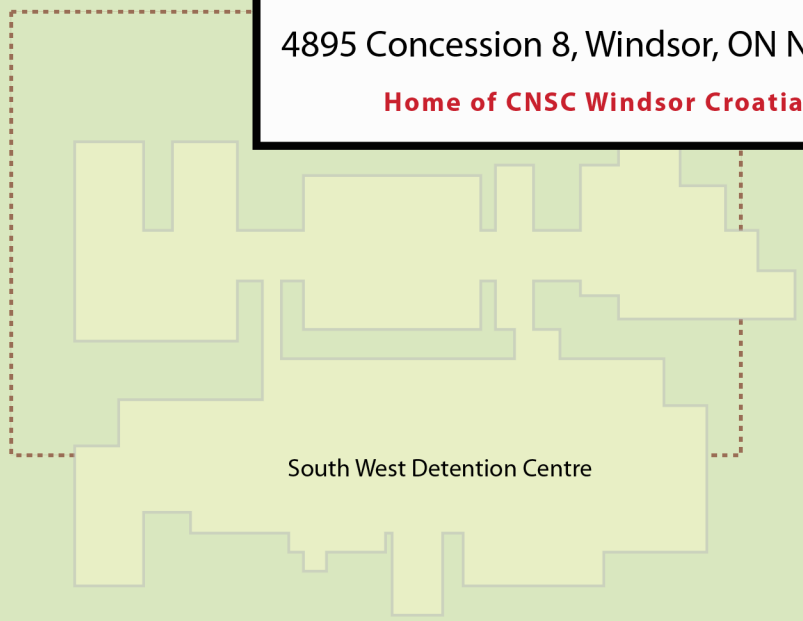

LEGEND

- Paved Road
- Gravel
- Building
- Fence
- Field No. 1
- Parking P
- Club House 1
- Pavillion 2
- Main Entrance
- Pedestrian Entrance
- One-Way Traffic

CROATIA PARK - FIELD MAP
 4895 Concession 8, Windsor, ON N0R 1L0
 Home of **CNSC Windsor Croatia**

← To County Road 46

Concession Rd. 8

To County Road 42 →